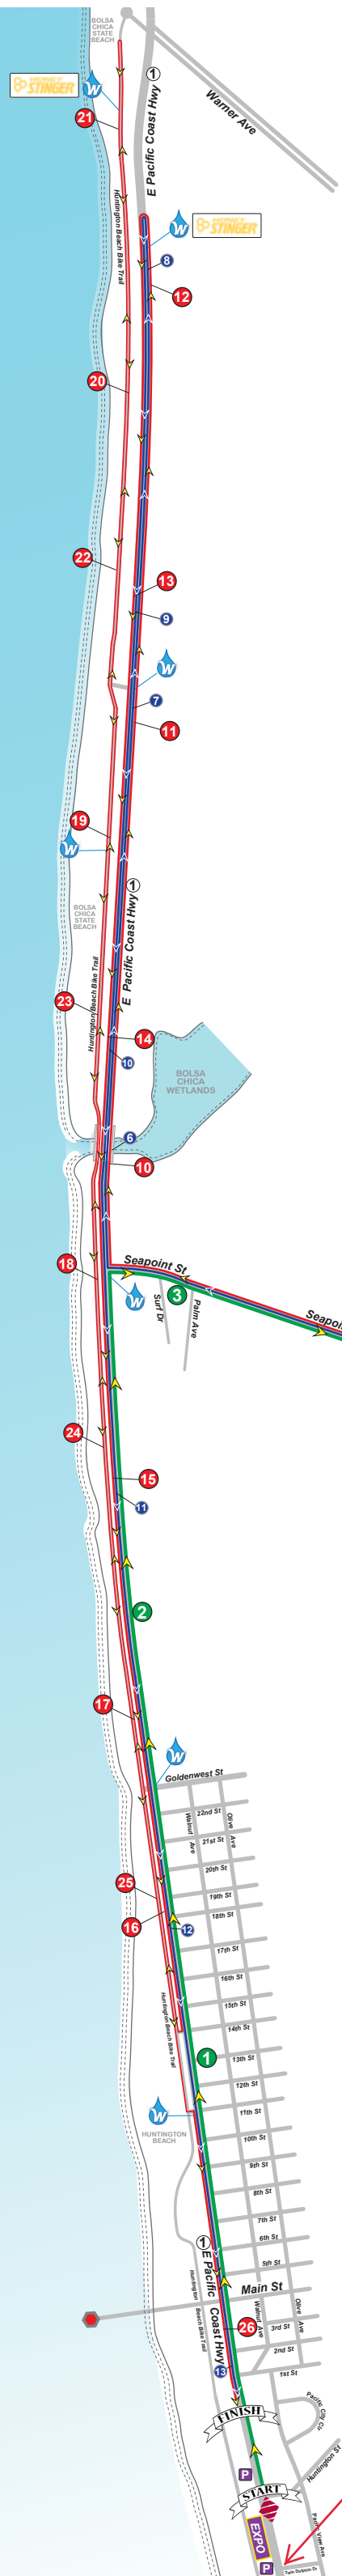

Sunday February 2 2020
E Pacific Coast Hwy & Huntington Beach Ca.

Drawing Dated - 01/06/20
Version 1.2
Marathon & Half Courses

LEGEND

- COMBINED COURSES
- MARATHON COURSE
- HALF MARATHON COURSE
- The START ZONE
- RACE EXPO
- COMBINED MILE MARKERS
- MARATHON MILE MARKERS
- HALF MILE MARKERS
- WATER STATIONS
- PARKING

SOAR

Pre-race Team Rally Point will be at the corner of Twin Dolphin Drive and PCH - 7am. Race start is 7:45am.

THIS DRAWING IS THE PROPERTY OF
Motiv Sports LLC
3900 E Mexico Ave Suite 1350
Denver CO 80210 - info@motivsports.com