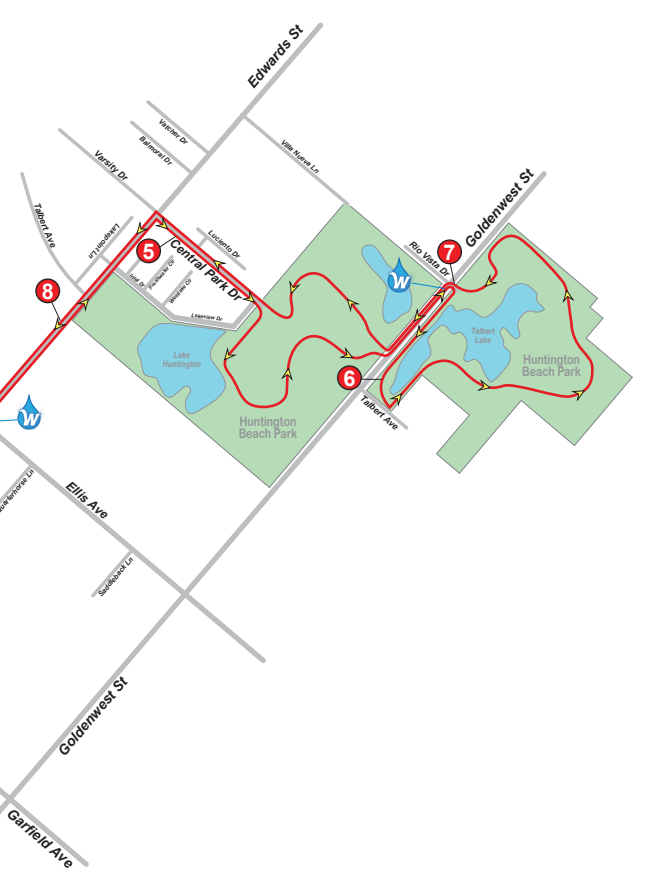

Sunday February 2 2020
E Pacific Coast Hwy & Huntington Beach Ca.

Drawing Dated - 01/06/20
Version 1.2
Marathon & Half Courses

LEGEND

- COMBINED COURSES
- MARATHON COURSE
- HALF MARATHON COURSE
- The START ZONE
- RACE EXPO
- COMBINED MILE MARKERS
- MARATHON MILE MARKERS
- HALF MILE MARKERS
- WATER STATIONS
- PARKING

SOAR

Pre-race Team Rally Point will be at the corner of Twin Dolphin Drive and PCH - 7am. Race start is 7:45am.

THIS DRAWING IS THE PROPERTY OF
Motiv Sports LLC
3900 E Mexico Ave Suite 1350
Denver CO 80210 - info@motivsports.com