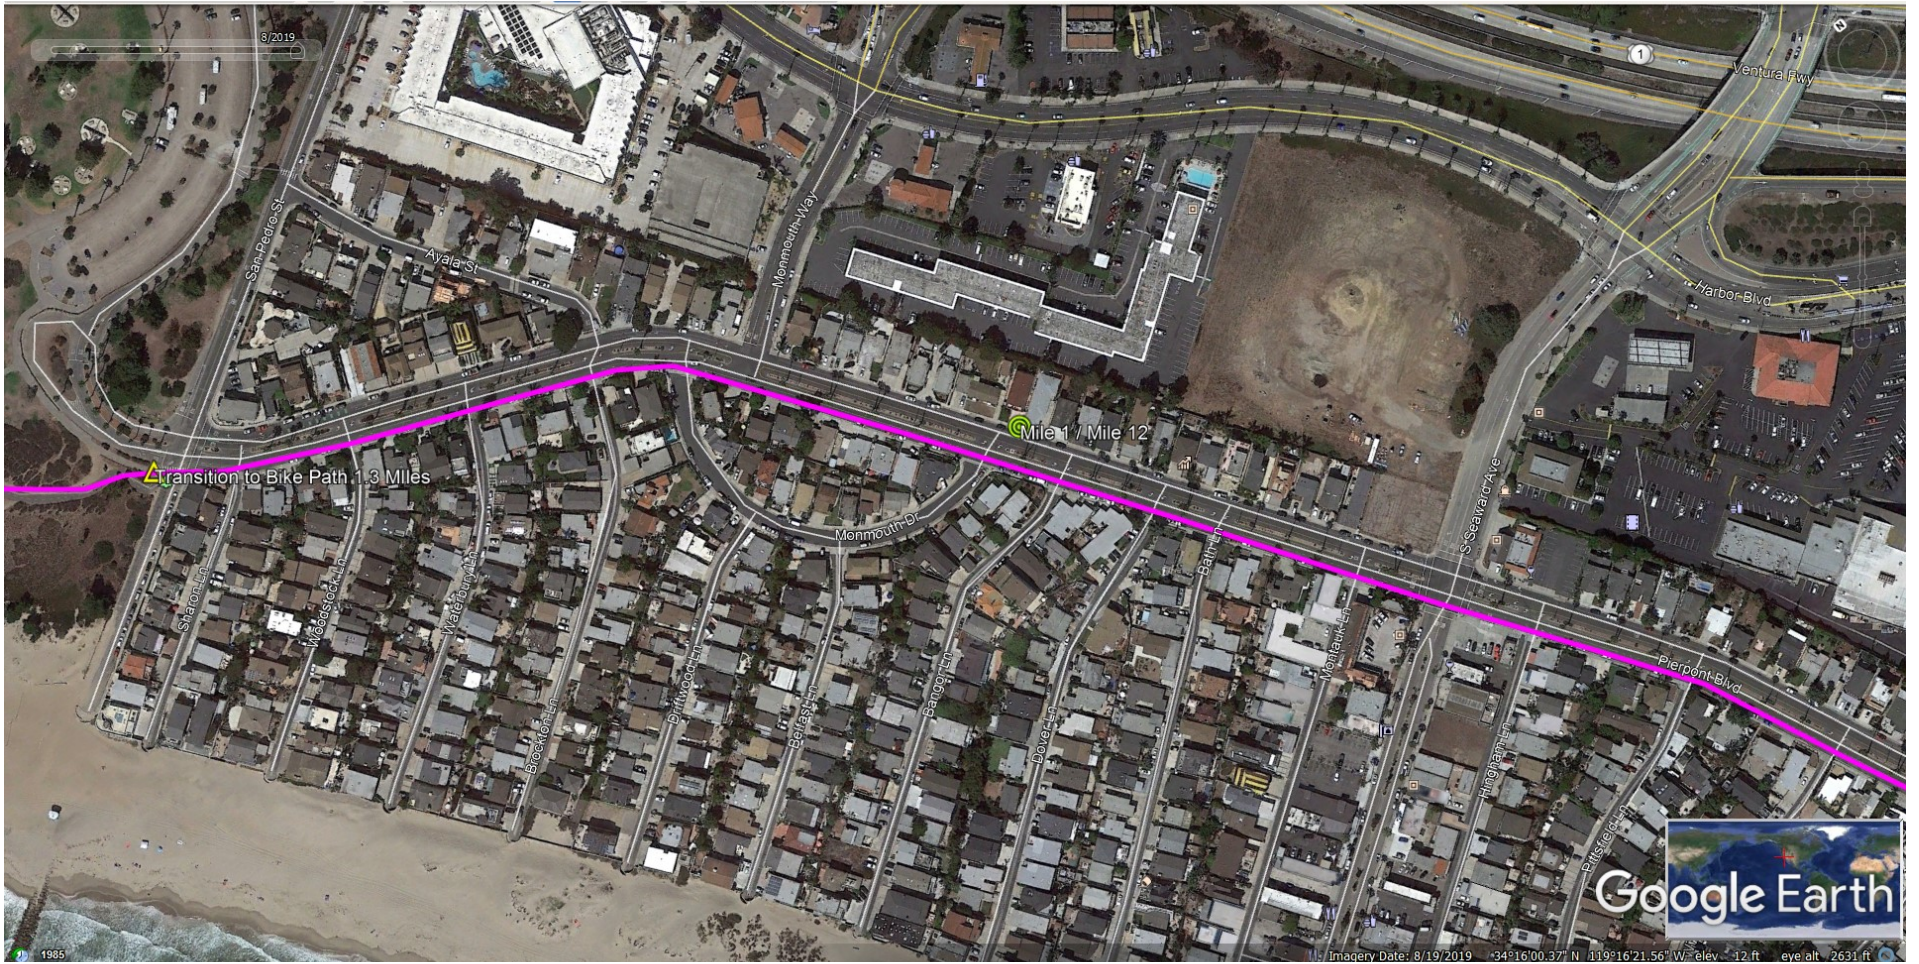

SOAR Heartbreak Half Marathon

2/13/21

**Heading North along Pierpoint Avenue
For first 1.3 Miles before transition to bike trail**

All runners clear Ventura Pier just past Aid #1
You'll clear the pier on the way back as well.

8/2019

Downtown Ventura

Ventura Fwy

Mile 2 / Mile 11

Aid #1 Coach Kevin's Truck - Mile 2.25 / Mile 11

Mile 3 / Mile 10

Mile 4 / Mile 9

Imagery Date: 8/19/2019 34°16'47.58" N 119°18'01.99" W elev 13 ft eye alt 7447 ft

Mile 6 / Mile 7

Mile 5 / Mile 8

Google Earth

Heartbreak Half Turn - Entrance to Emma Woods SB - Mile 6.55

Aid #2 - Cooler / SOAR Flag

1

101

Ventura Fwy

Transition to PCH - Mile 6.1

Mile 6.7 - Mile 7

Frontage Rd