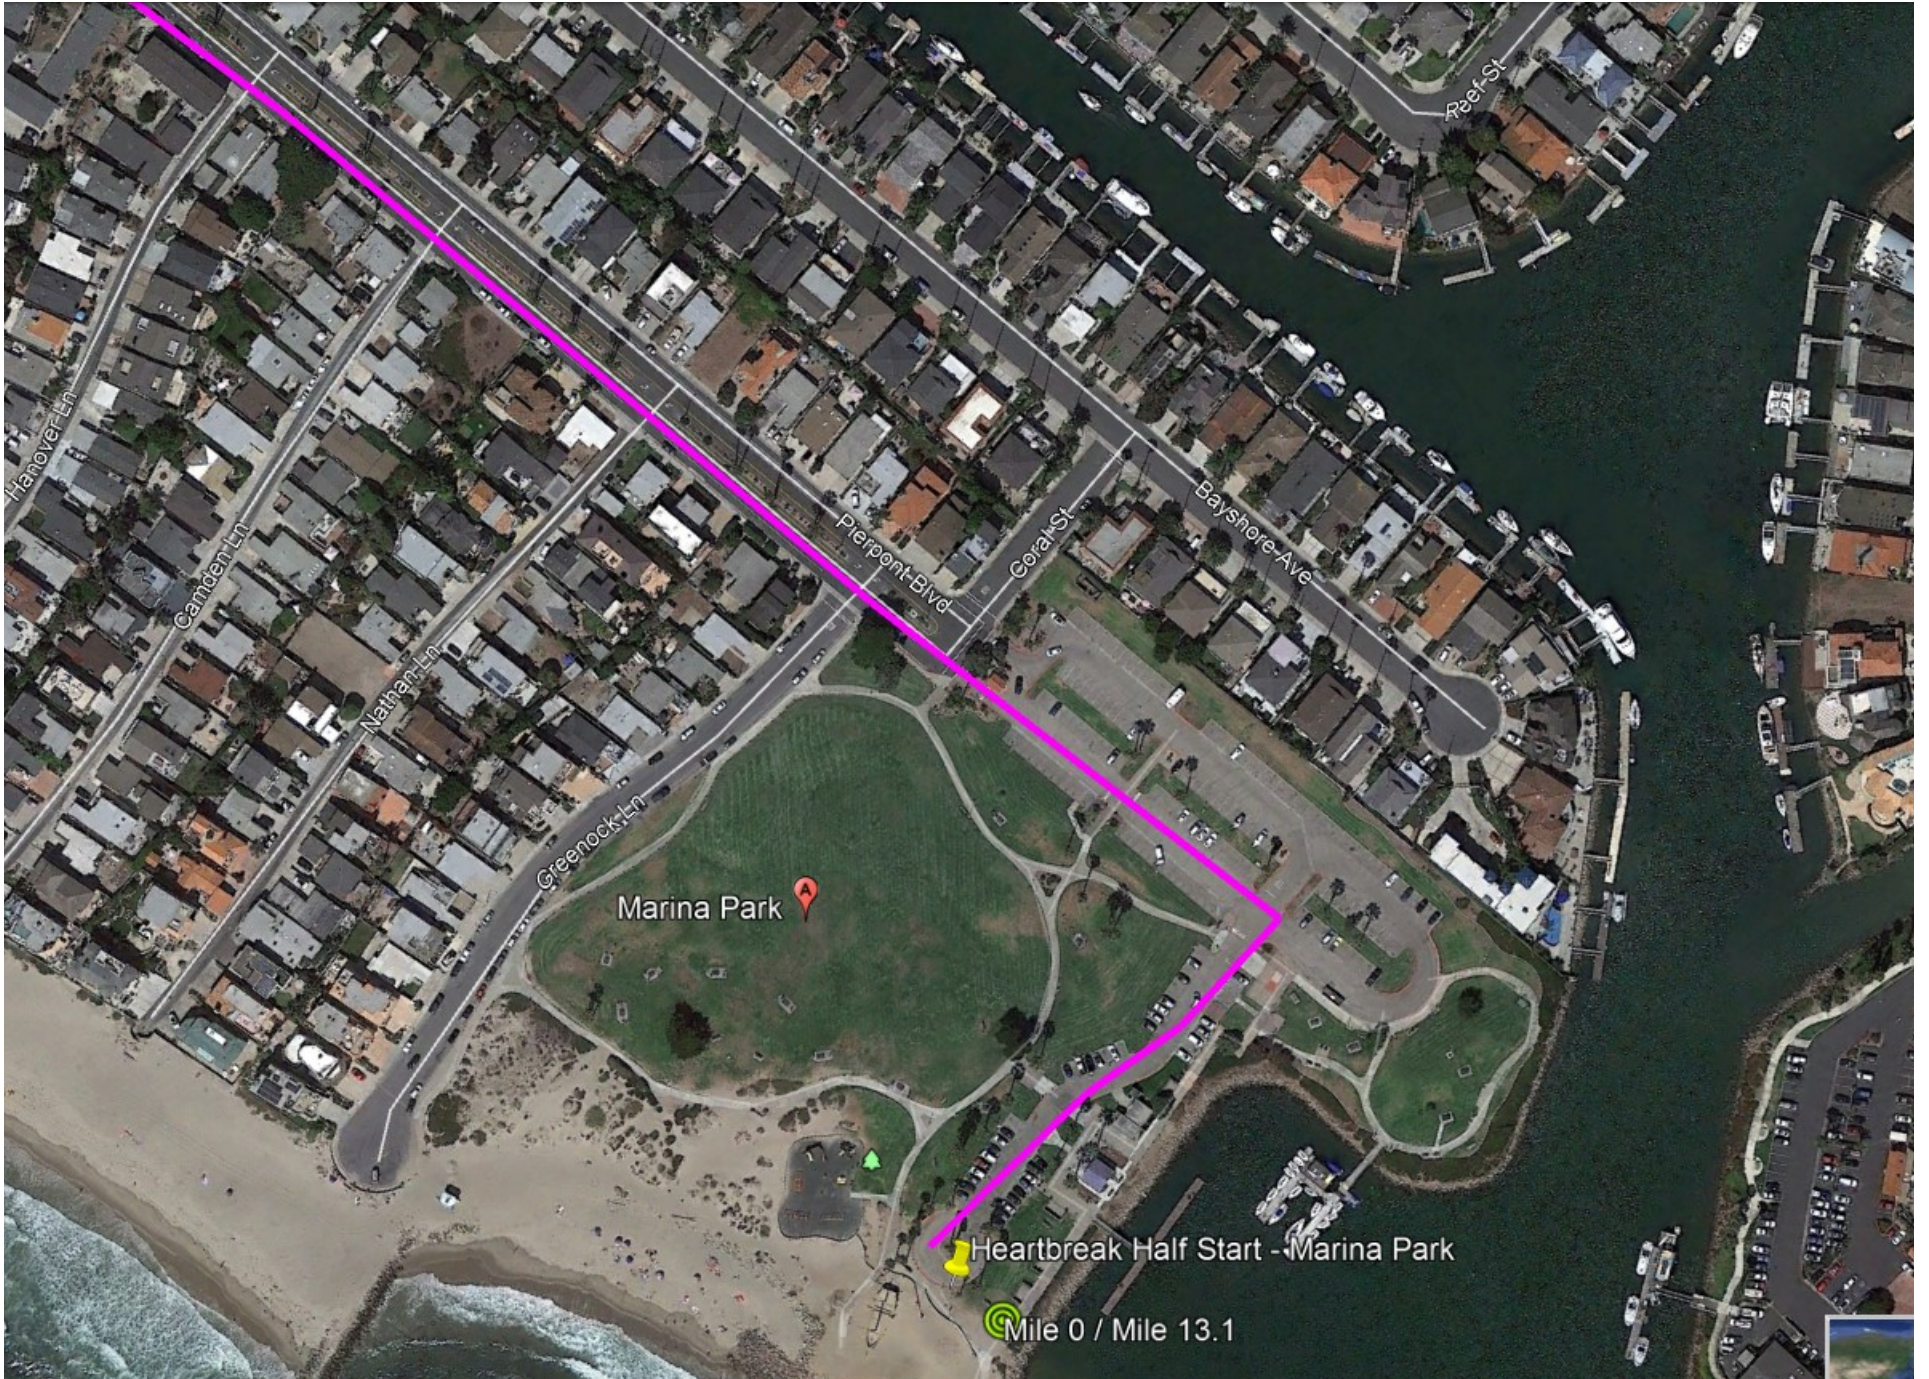

SOAR Heartbreak Half Marathon

2/13/21

**Heading North along Pierpoint Avenue
For first 1.3 Miles before transition to bike trail**

All runners clear Ventura Pier just past Aid #1
You'll clear the pier on the way back as well.

8/2019

Downtown Ventura

Ventura Fwy

Mile 2 / Mile 11

Aid #1 Coach Kevin's Truck - Mile 2.25 / Mile 11

Mile 3 / Mile 10

Mile 4 / Mile 9

Imagery Date: 8/19/2019 34°16'47.58" N 119°18'01.99" W elev 13 ft eye alt 7447 ft

Mile 6 / Mile 7

Mile 5 / Mile 8

Google Earth

Heartbreak Half Turn - Entrance to Emma Woods SB - Mile 6.55

Aid #2 - Cooler / SOAR Flag

1

101

Ventura Fwy

Transition to PCH - Mile 6.1

Mile 6.7 - Mile 7

Frontage Rd