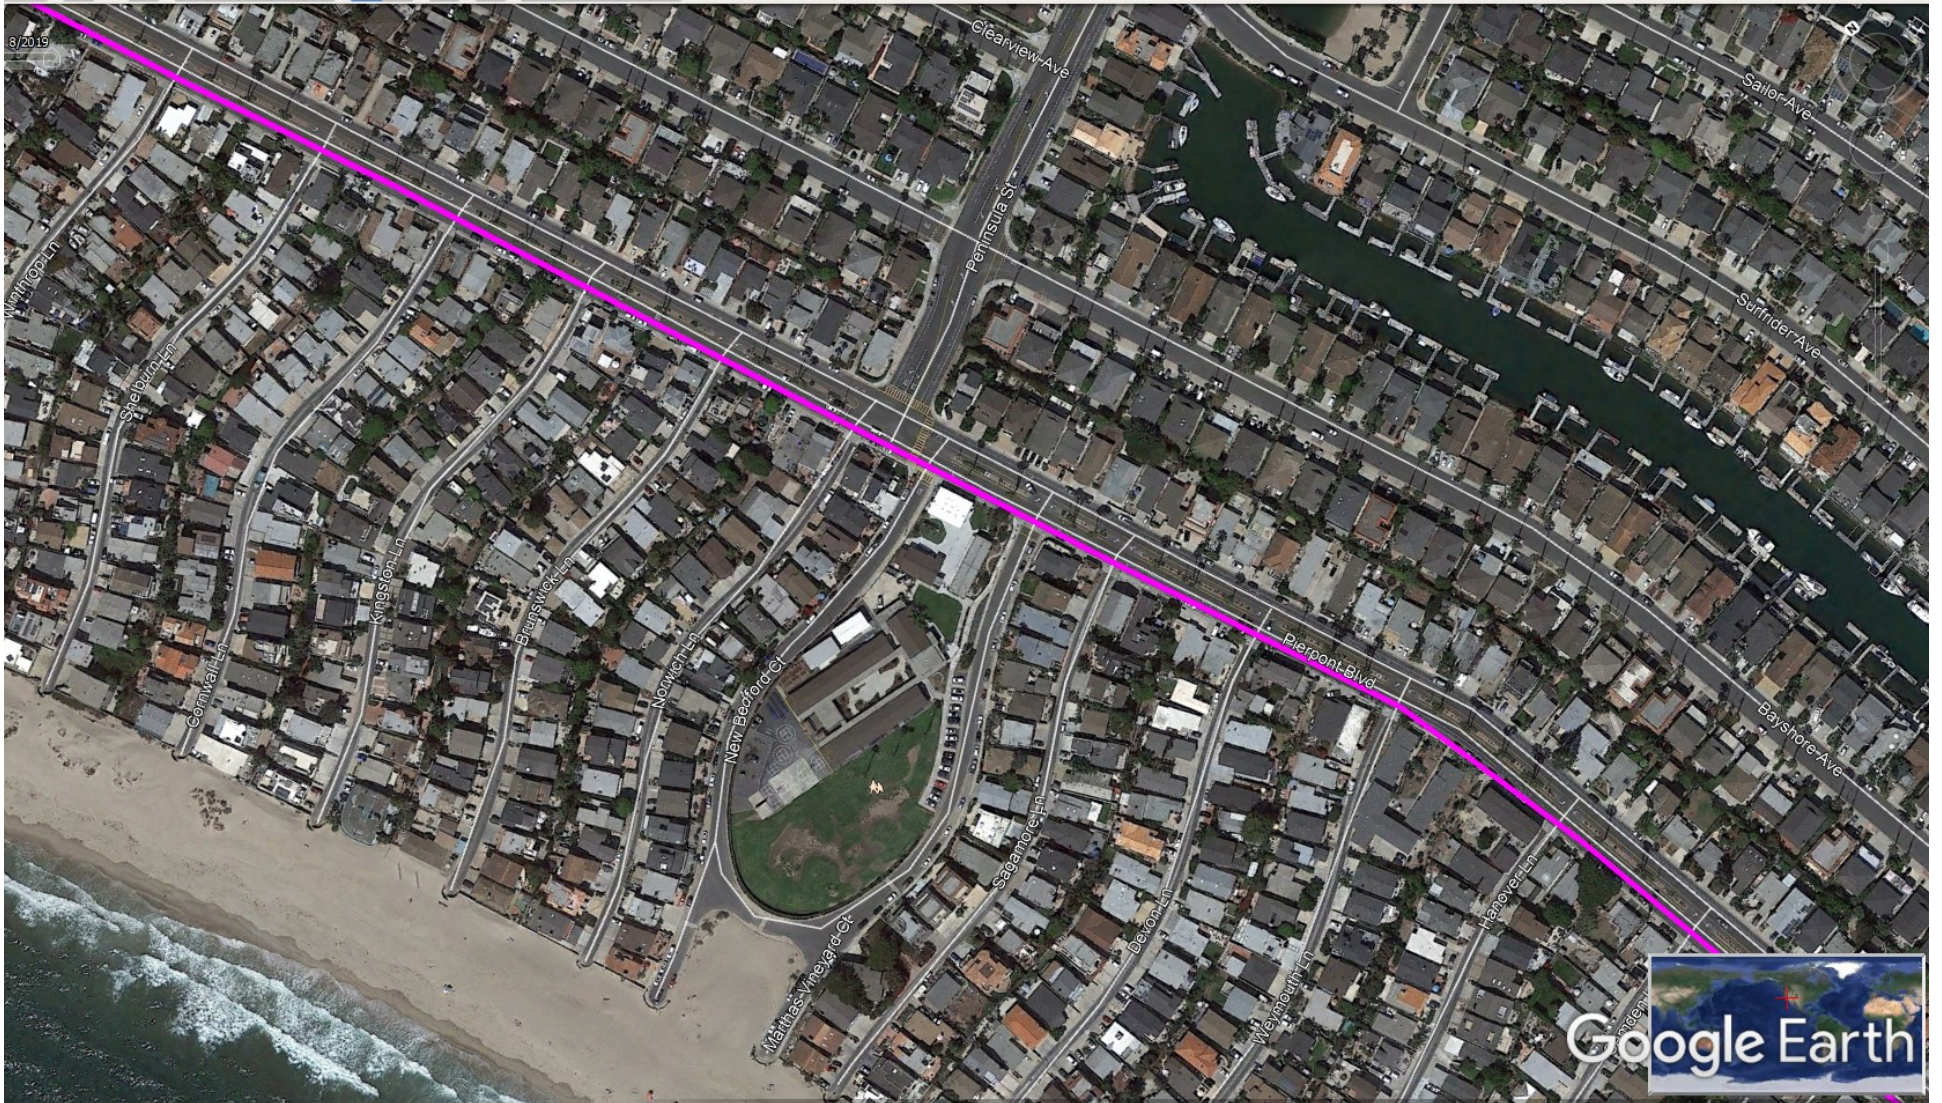

SOAR Heartbreak Half Marathon

2/13/21

**Heading North along Pierpoint Avenue
For first 1.3 Miles before transition to bike trail**

All runners clear Ventura Pier just past Aid #1
You'll clear the pier on the way back as well.

8/2019

Downtown Ventura

Ventura Fwy

Mile 2 / Mile 11

Aid #1 Coach Kevin's Truck - Mile 2.25 / Mile 11

Mile 3 / Mile 10

Mile 4 / Mile 9

Imagery Date: 8/19/2019 34°16'47.58" N 119°18'01.99" W elev 13 ft eye alt 7447 ft

Mile 6 / Mile 7

Mile 5 / Mile 8

Google Earth

Heartbreak Half Turn - Entrance to Emma Woods SB - Mile 6.55

Aid #2 - Cooler / SOAR Flag

1

101

Ventura Fwy

Transition to PCH - Mile 6.1

Mile 6.7 - Mile 7

Frontage Rd