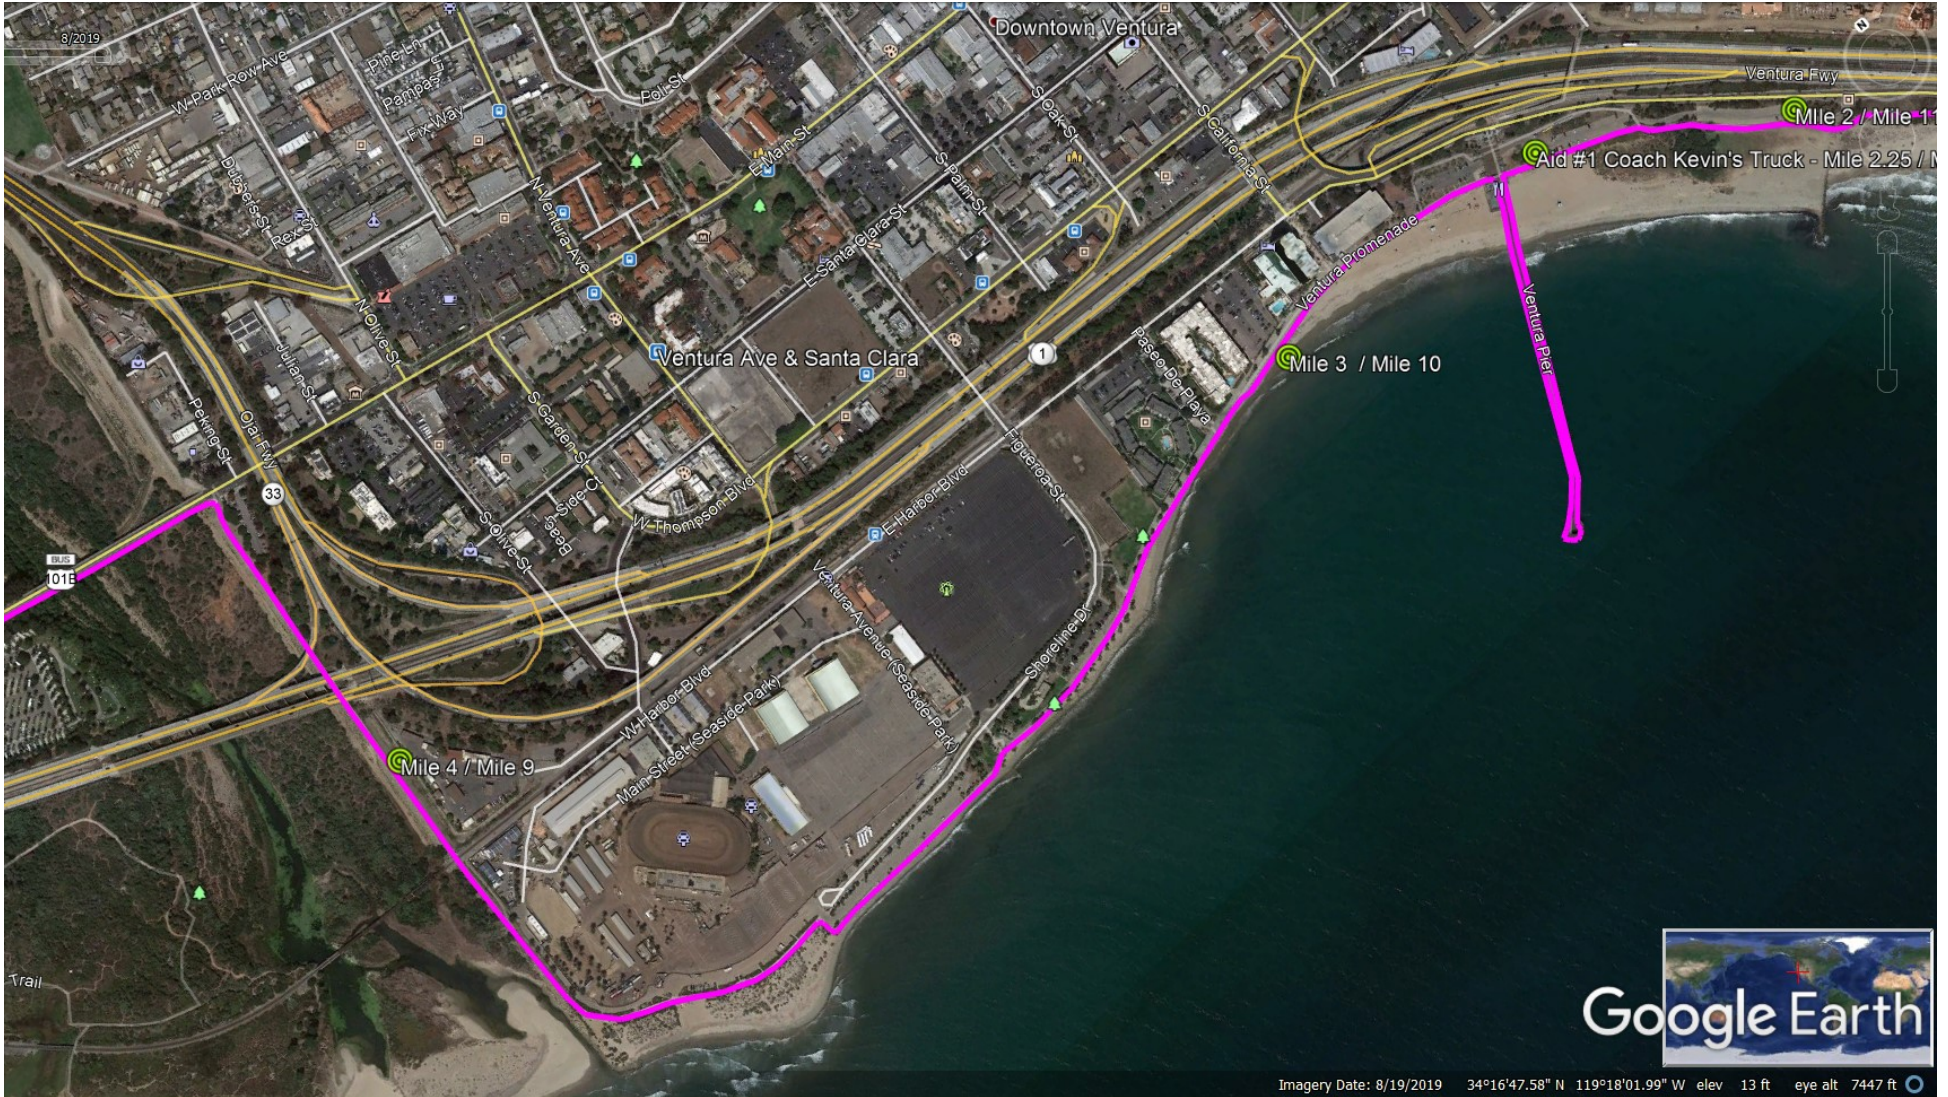

SOAR Heartbreak Half Marathon

2/13/21

**Heading North along Pierpoint Avenue
For first 1.3 Miles before transition to bike trail**

All runners clear Ventura Pier just past Aid #1
You'll clear the pier on the way back as well.

8/2019

Downtown Ventura

Ventura Fwy

Mile 2 / Mile 11

Aid #1 Coach Kevin's Truck - Mile 2.25 / Mile 11

Mile 3 / Mile 10

Mile 4 / Mile 9

Imagery Date: 8/19/2019 34°16'47.58" N 119°18'01.99" W elev 13 ft eye alt 7447 ft

Mile 6 / Mile 7

Mile 5 / Mile 8

Google Earth

Heartbreak Half Turn - Entrance to Emma Woods SB - Mile 6.55

Aid #2 - Cooler / SOAR Flag

1

101

Ventura Fwy

Transition to PCH - Mile 6.1

Mile 6.7 - Mile 7

Frontage Rd